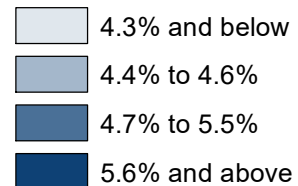

Ohio Unemployment Rates 2025 Annual Average

(Not Seasonally Adjusted)

Statewide and Nationwide Rates

(Not Seasonally Adjusted)

United States 4.3%
Ohio 4.6%

Data Source: <https://ohiolmi.com>
Local Area Unemployment Statistics