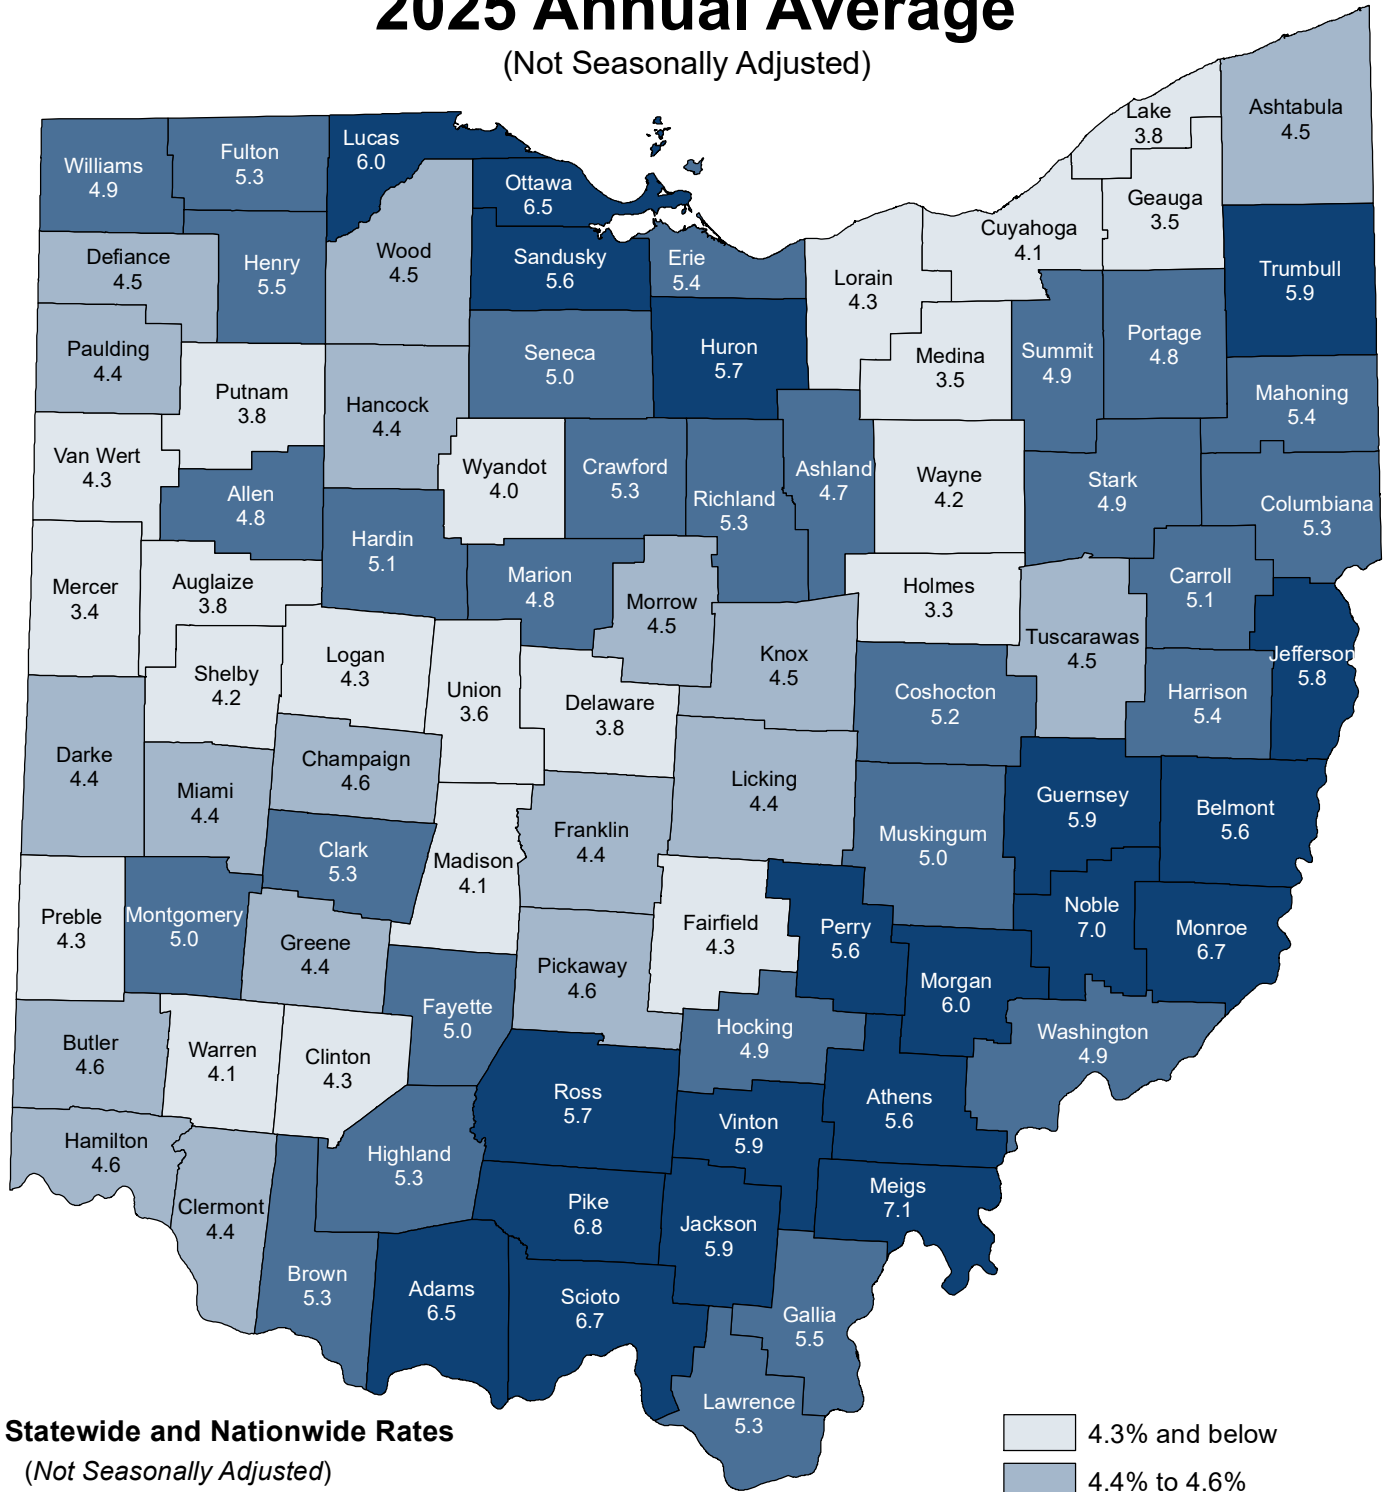

Ohio Unemployment Rates 2025 Annual Average

(Not Seasonally Adjusted)

Statewide and Nationwide Rates

(Not Seasonally Adjusted)

United States 4.3%
Ohio 4.6%

Data Source: <https://ohiolmi.com>
Local Area Unemployment Statistics