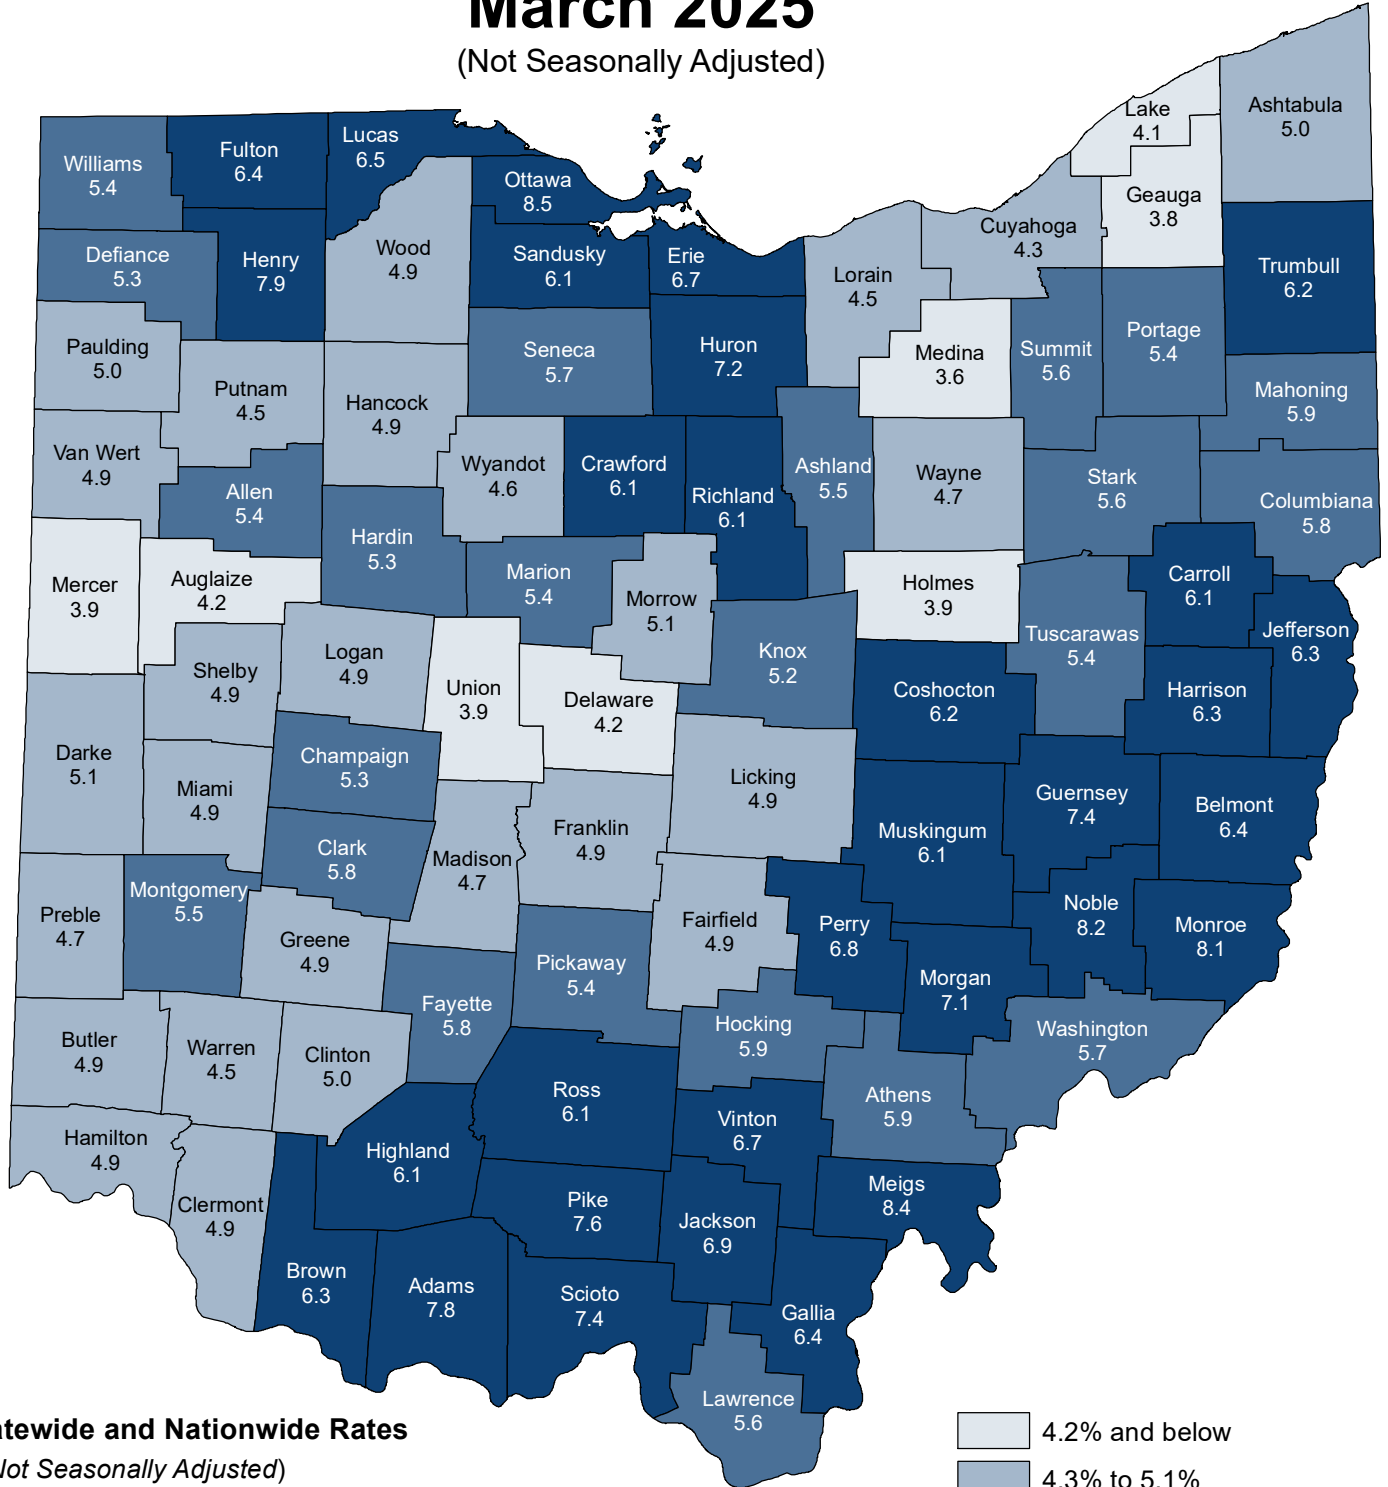

Ohio Unemployment Rates

March 2025

(Not Seasonally Adjusted)

Statewide and Nationwide Rates

(Not Seasonally Adjusted)

United States 4.2%
Ohio 5.1%

(Seasonally Adjusted)

United States 4.2%
Ohio 4.8%

Data Source: <https://ohiolmi.com>
Local Area Unemployment Statistics