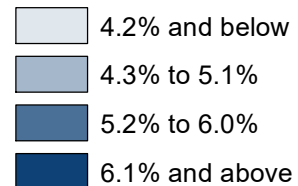

Ohio Unemployment Rates

March 2025

(Not Seasonally Adjusted)

Statewide and Nationwide Rates

(Not Seasonally Adjusted)

United States 4.2%
Ohio 5.1%

(Seasonally Adjusted)

United States 4.2%
Ohio 4.8%