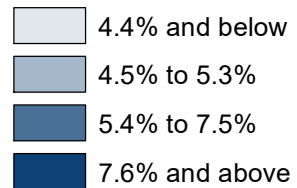

Ohio Unemployment Rates

January 2025

(Not Seasonally Adjusted)

Statewide and Nationwide Rates

(Not Seasonally Adjusted)

United States 4.4%
Ohio 5.3%

(Seasonally Adjusted)

United States 4.0%
Ohio 4.6%