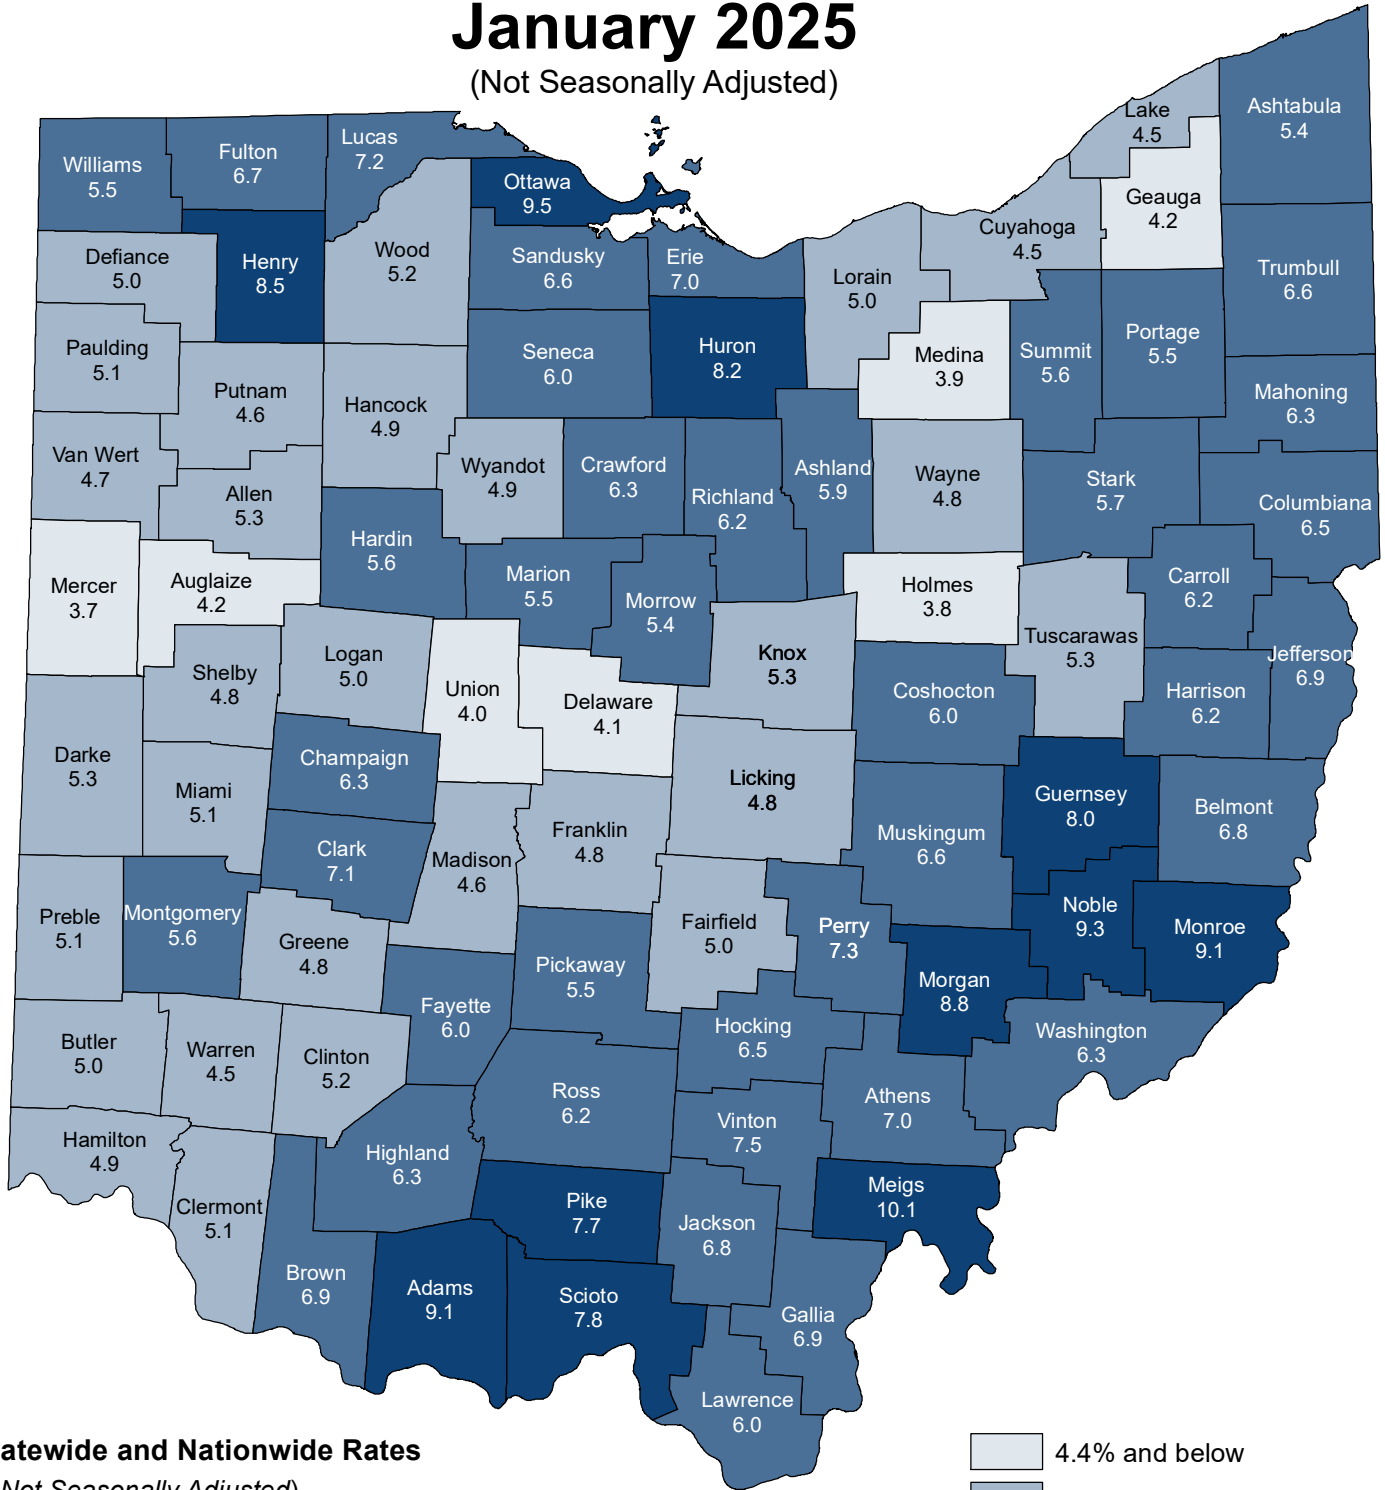

Ohio Unemployment Rates

January 2025

(Not Seasonally Adjusted)

Statewide and Nationwide Rates

(Not Seasonally Adjusted)

United States 4.4%
Ohio 5.3%

(Seasonally Adjusted)

United States 4.0%
Ohio 4.6%

Data Source: <https://ohiolmi.com>
Local Area Unemployment Statistics