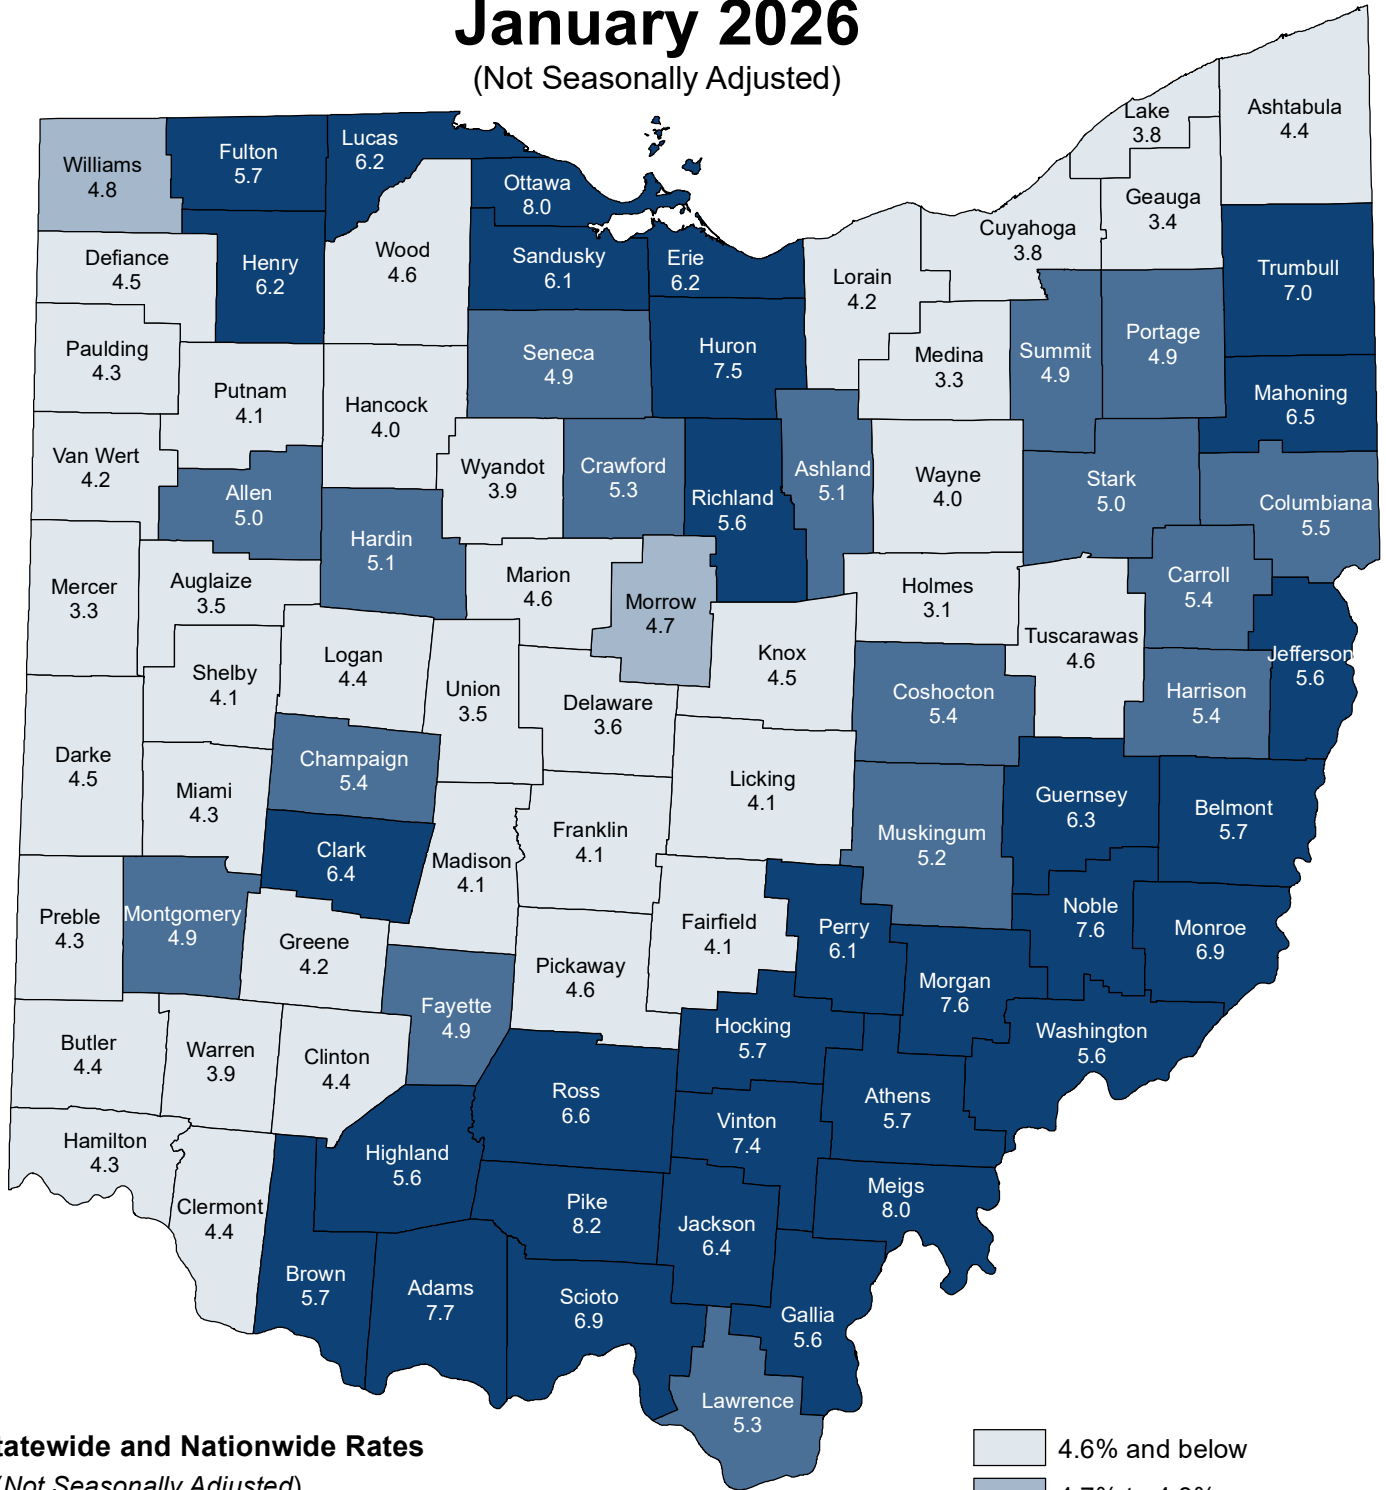

# Ohio Unemployment Rates

## January 2026

(Not Seasonally Adjusted)

### Statewide and Nationwide Rates

(Not Seasonally Adjusted)

United States 4.7%  
Ohio 4.6%

(Seasonally Adjusted)

United States 4.3%  
Ohio 4.3%

Data Source: <https://ohiolmi.com>  
Local Area Unemployment Statistics