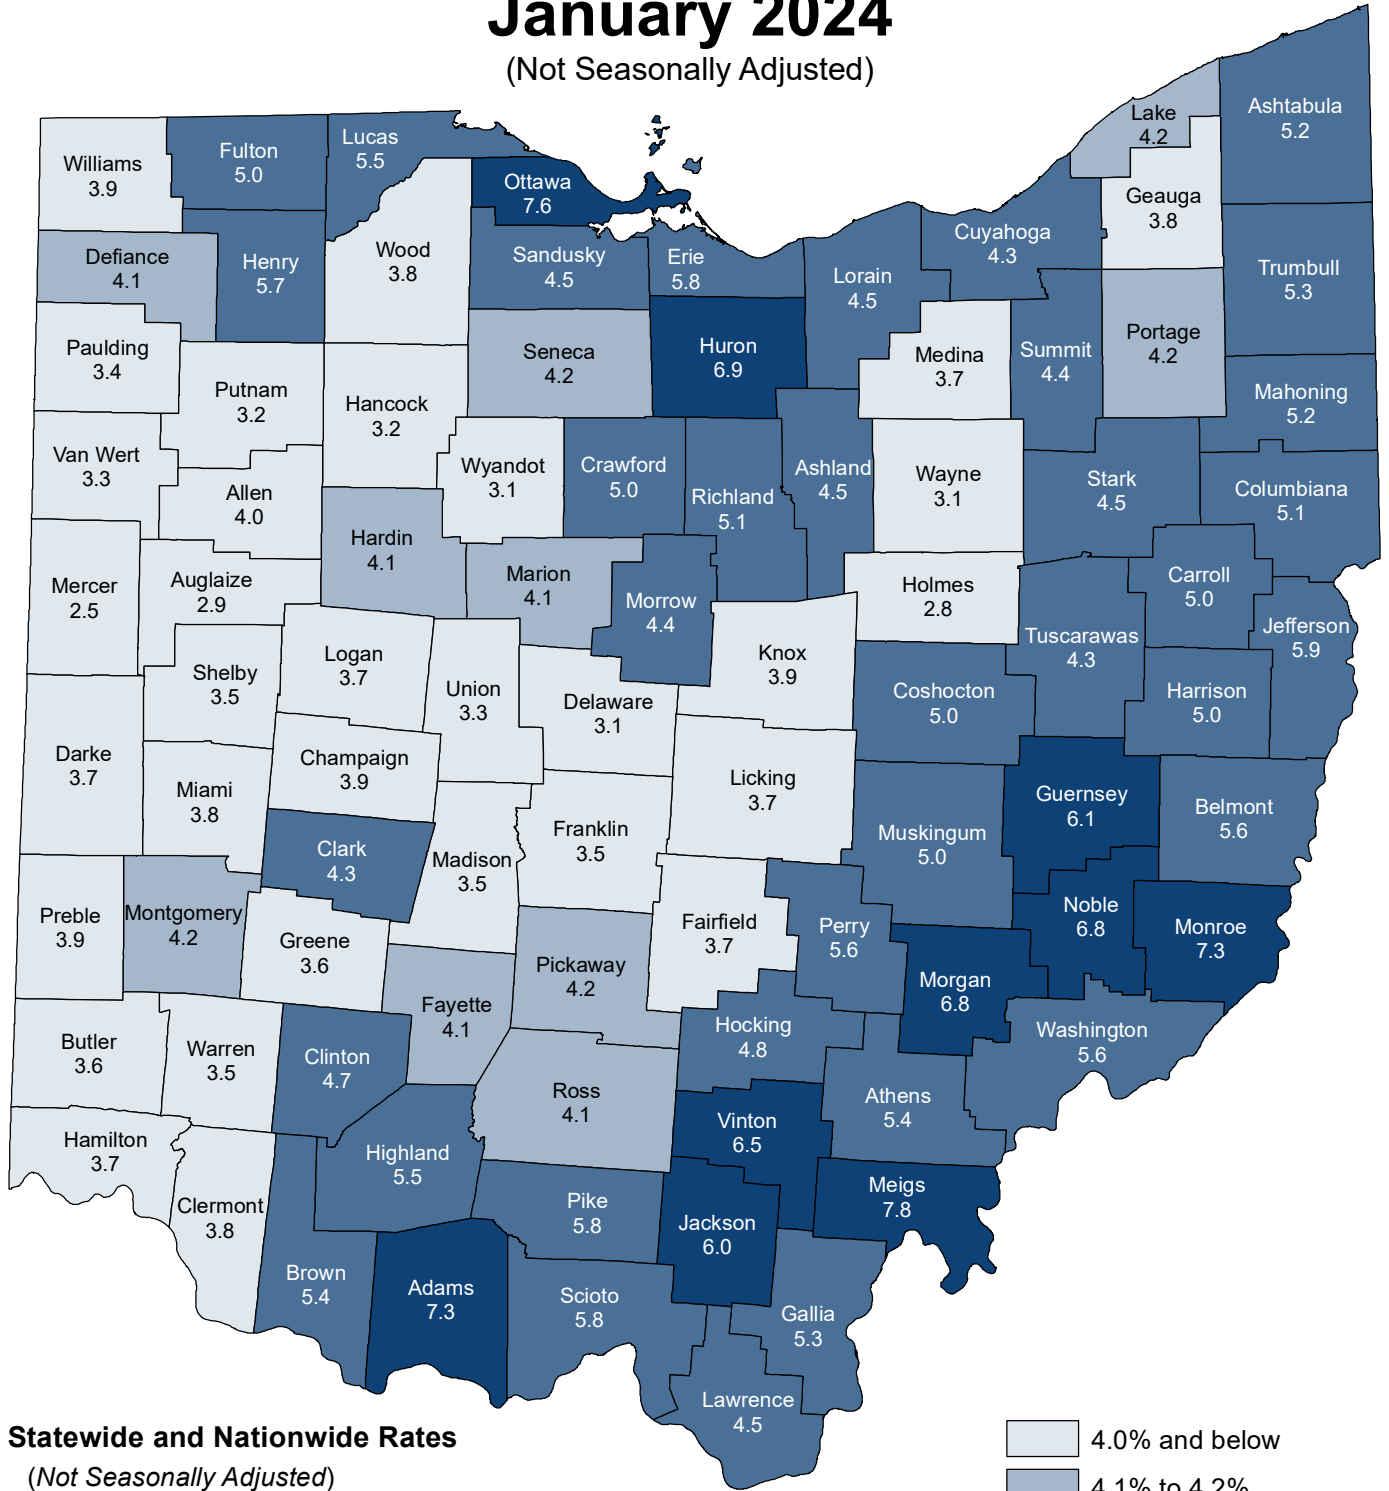

Ohio Unemployment Rates

January 2024

(Not Seasonally Adjusted)

Statewide and Nationwide Rates

(Not Seasonally Adjusted)

United States 4.1%
Ohio 4.2%

(Seasonally Adjusted)

United States 3.7%
Ohio 3.7%

Data Source: <https://ohiolmi.com>
Local Area Unemployment Statistics