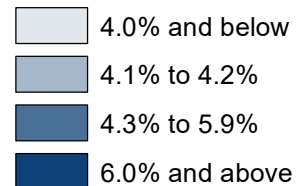

Ohio Unemployment Rates

January 2024

(Not Seasonally Adjusted)

Statewide and Nationwide Rates

(Not Seasonally Adjusted)

United States 4.1%
Ohio 4.2%

(Seasonally Adjusted)

United States 3.7%
Ohio 3.7%