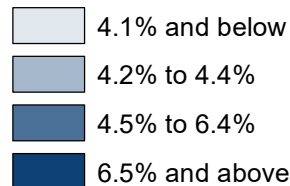

### Statewide and Nationwide Rates

(Not Seasonally Adjusted)

United States 4.2%

Ohio 4.4%

(Seasonally Adjusted)

United States 3.9%

Ohio 3.7%

Data Source: <https://ohiolmi.com>  
Local Area Unemployment Statistics