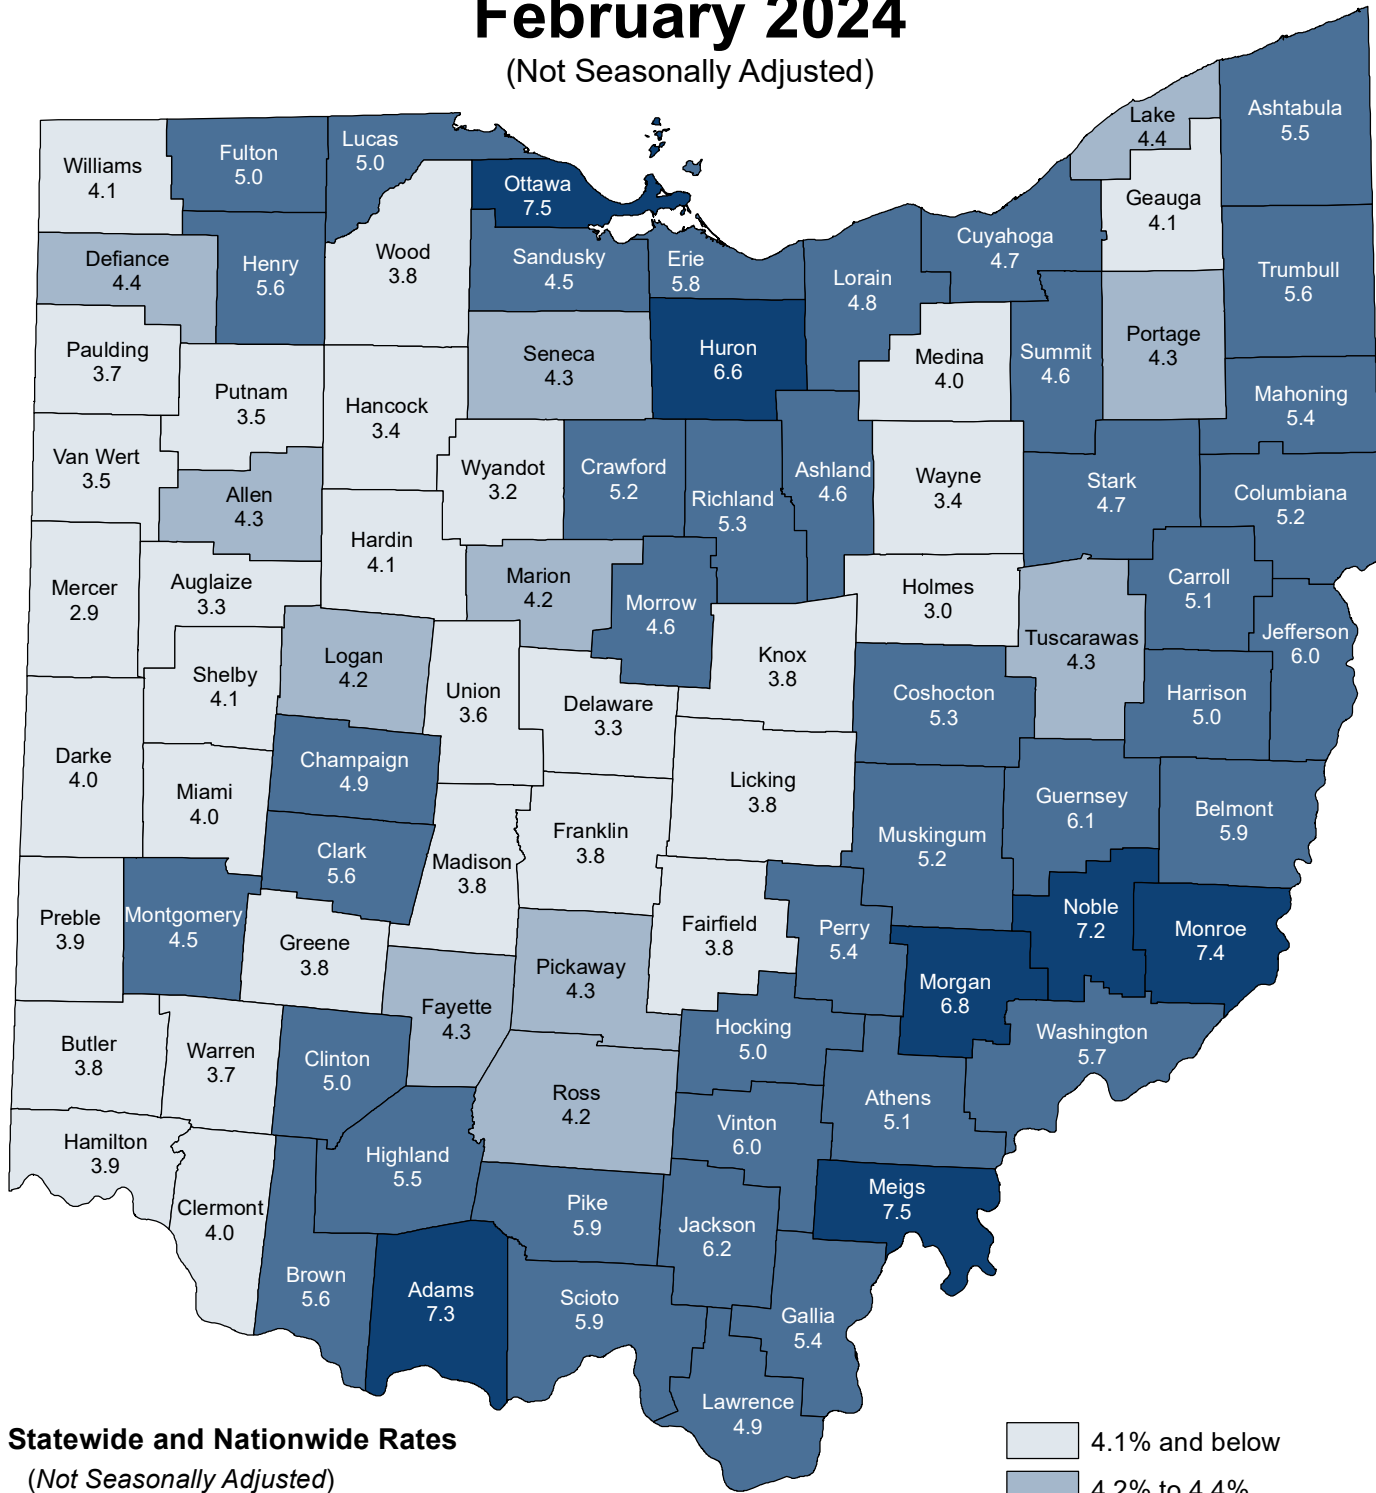

# Ohio Unemployment Rates

## February 2024

(Not Seasonally Adjusted)

### Statewide and Nationwide Rates

(Not Seasonally Adjusted)

United States 4.2%

Ohio 4.4%

(Seasonally Adjusted)

United States 3.9%

Ohio 3.7%

Data Source: <https://ohiolmi.com>  
Local Area Unemployment Statistics

**Department of  
Job & Family  
Services**