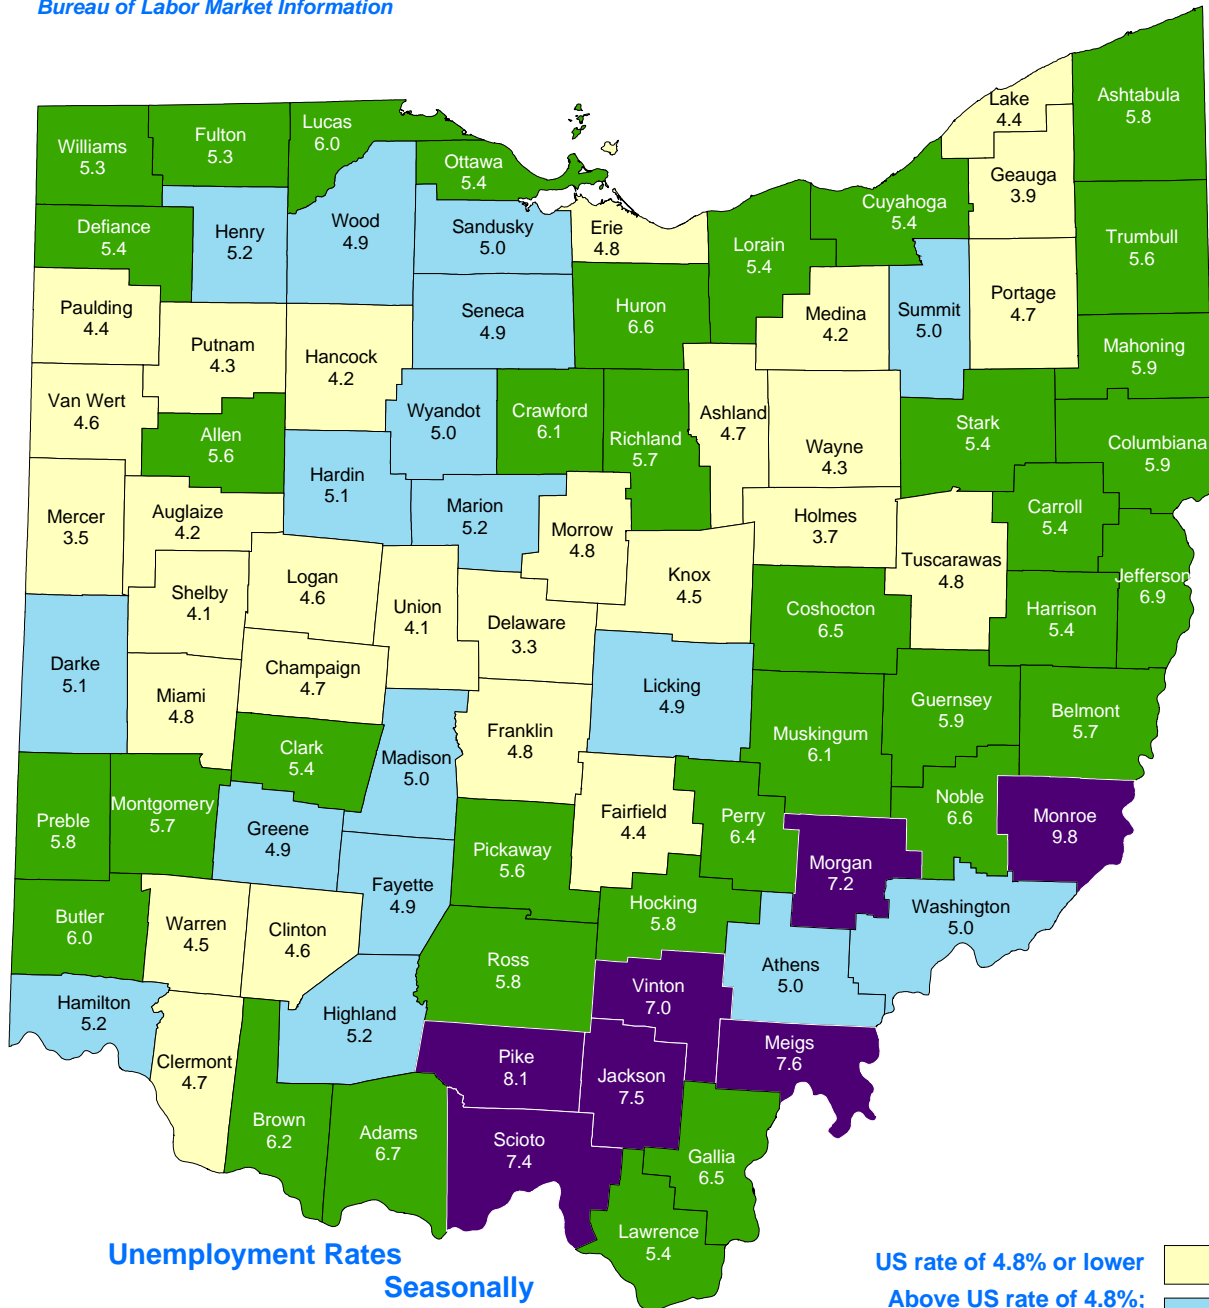

# Civilian Labor Force Estimates June 2006

Office of Workforce Development  
Bureau of Labor Market Information

**Unemployment Rates**

	Unadjusted	Seasonally Adjusted
United States..	4.8%	4.6%
Ohio.....	5.2%	5.1%

- US rate of 4.8% or lower
- Above US rate of 4.8%; Ohio rate of 5.2% or lower
- Above Ohio rate of 5.2%; below 7.0%
- 7.0% or above

Ohio Department of Job and Family Services

*Bob Taft, Governor*

*Barbara Riley, Director*