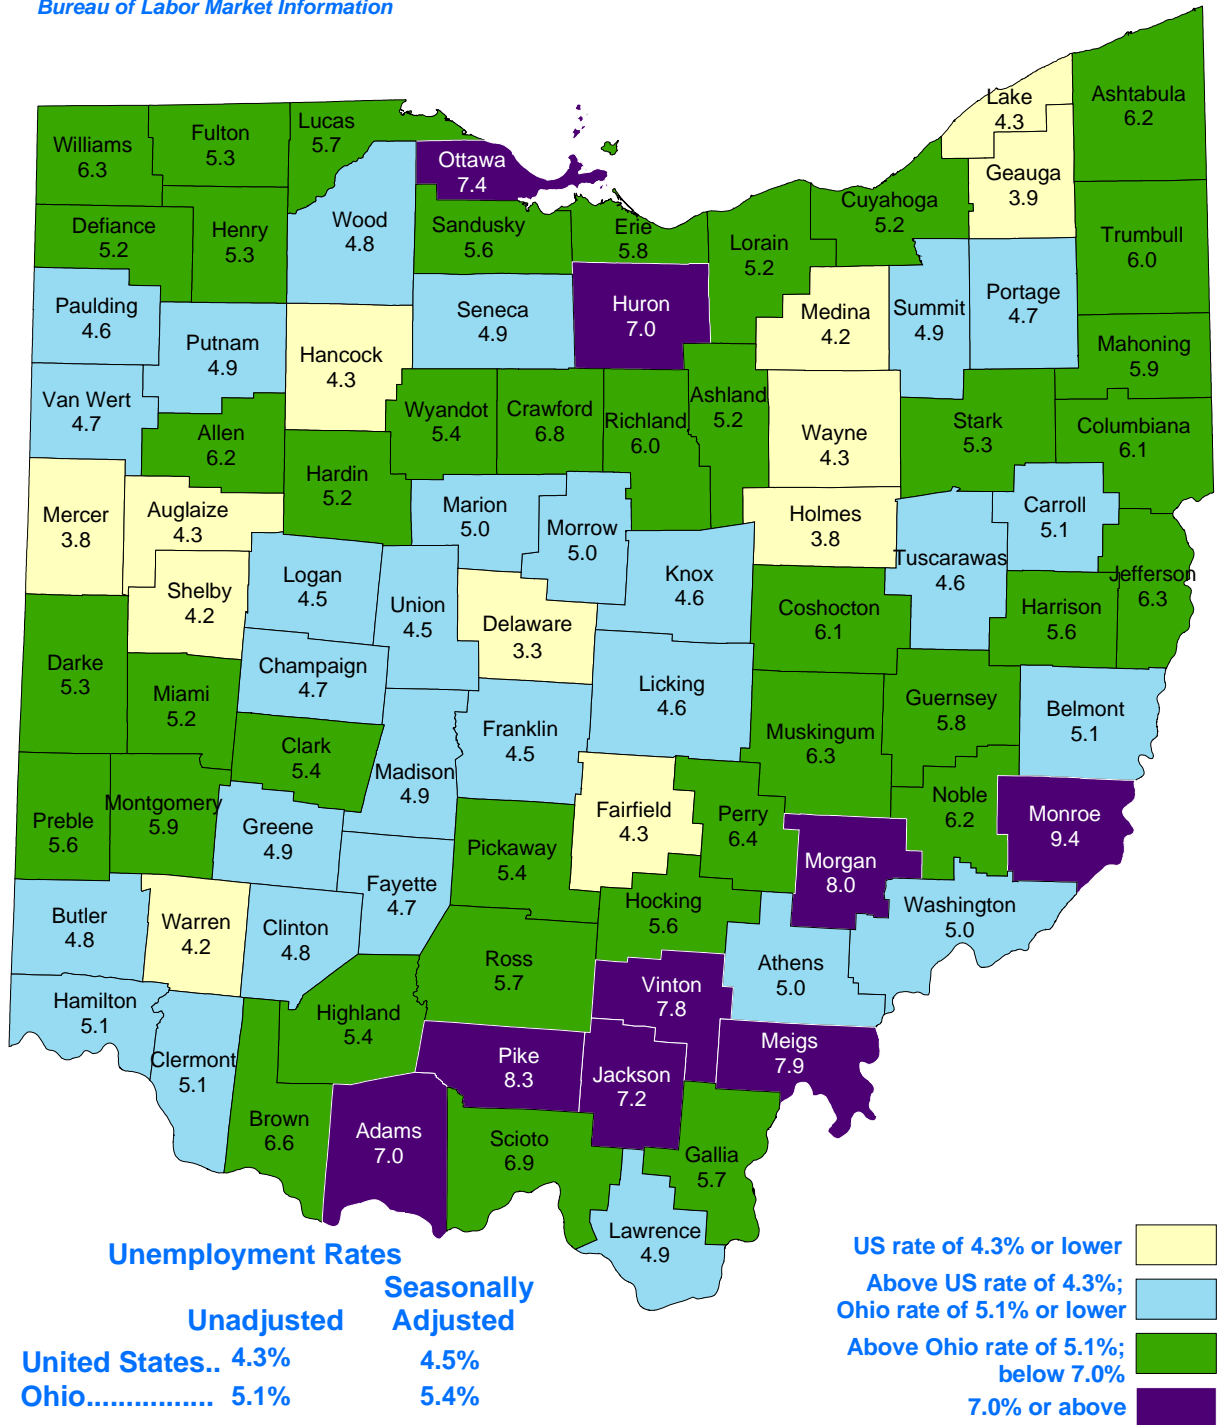

Office of Workforce Development
Bureau of Labor Market Information

Civilian Labor Force Estimates November 2006

Ohio Department of Job and Family Services

Bob Taft, Governor

Barbara Riley, Director