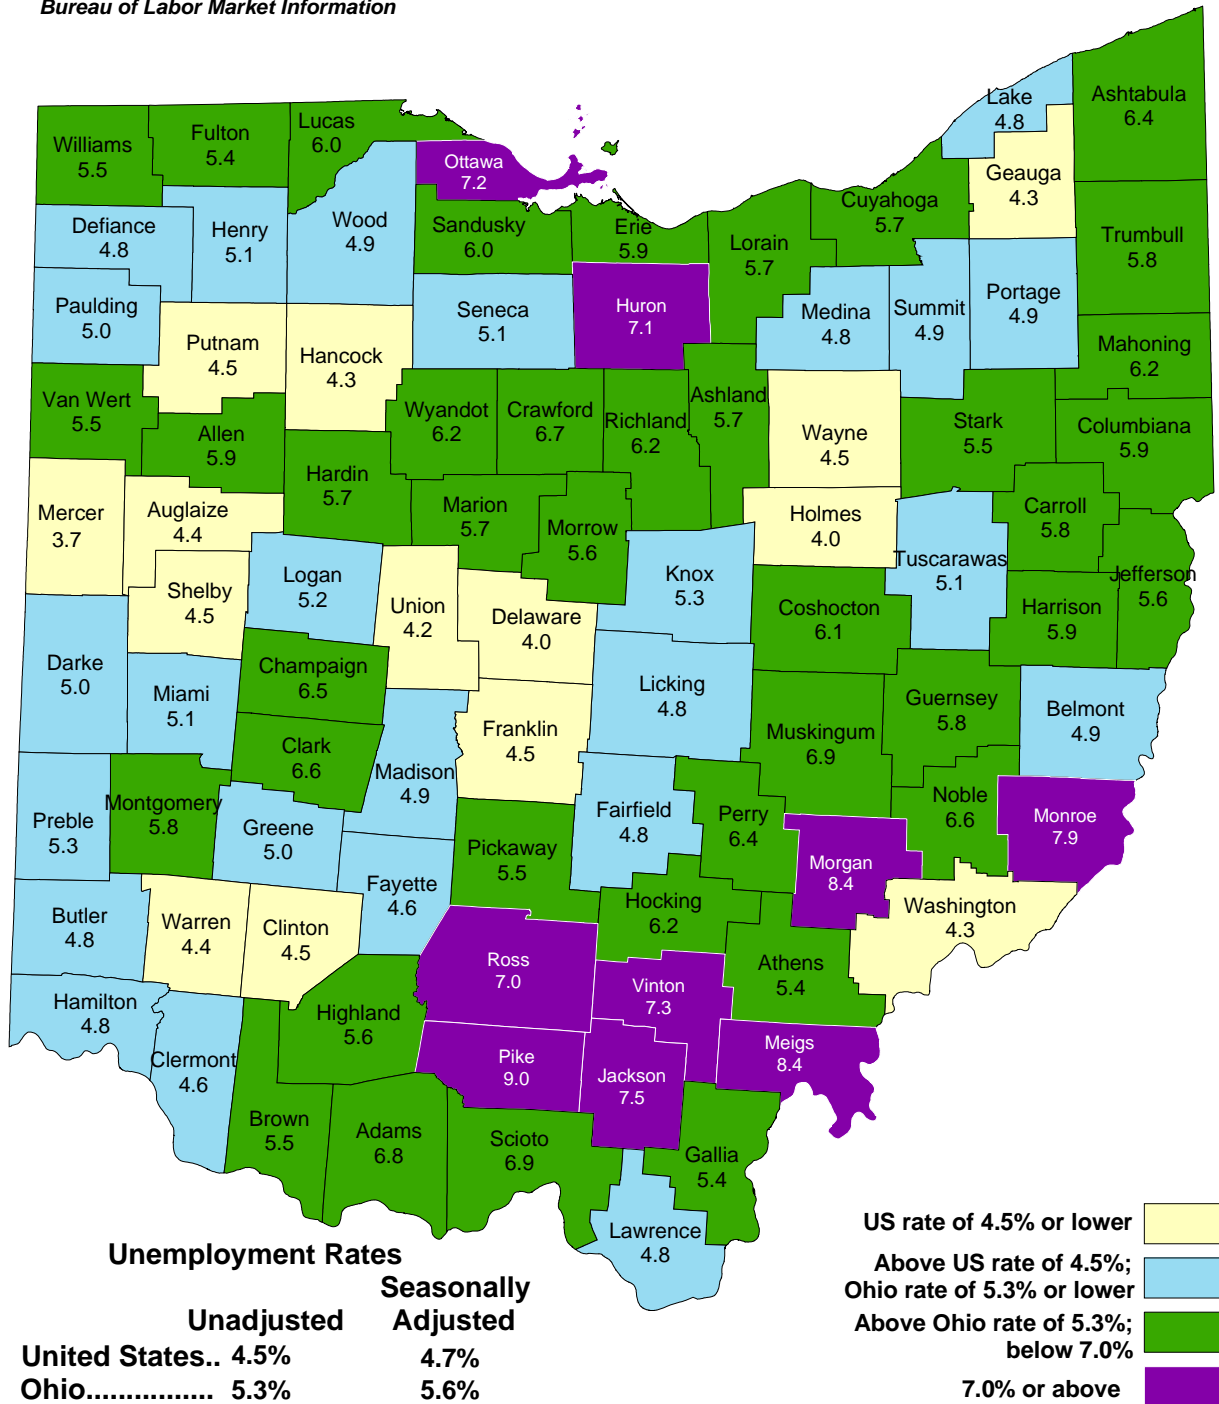

Civilian Labor Force Estimates November 2007

Office of Workforce Development
Bureau of Labor Market Information

Ohio Department of Job and Family Services

Ted Strickland, Governor

Helen E. Jones-Kelley, Director