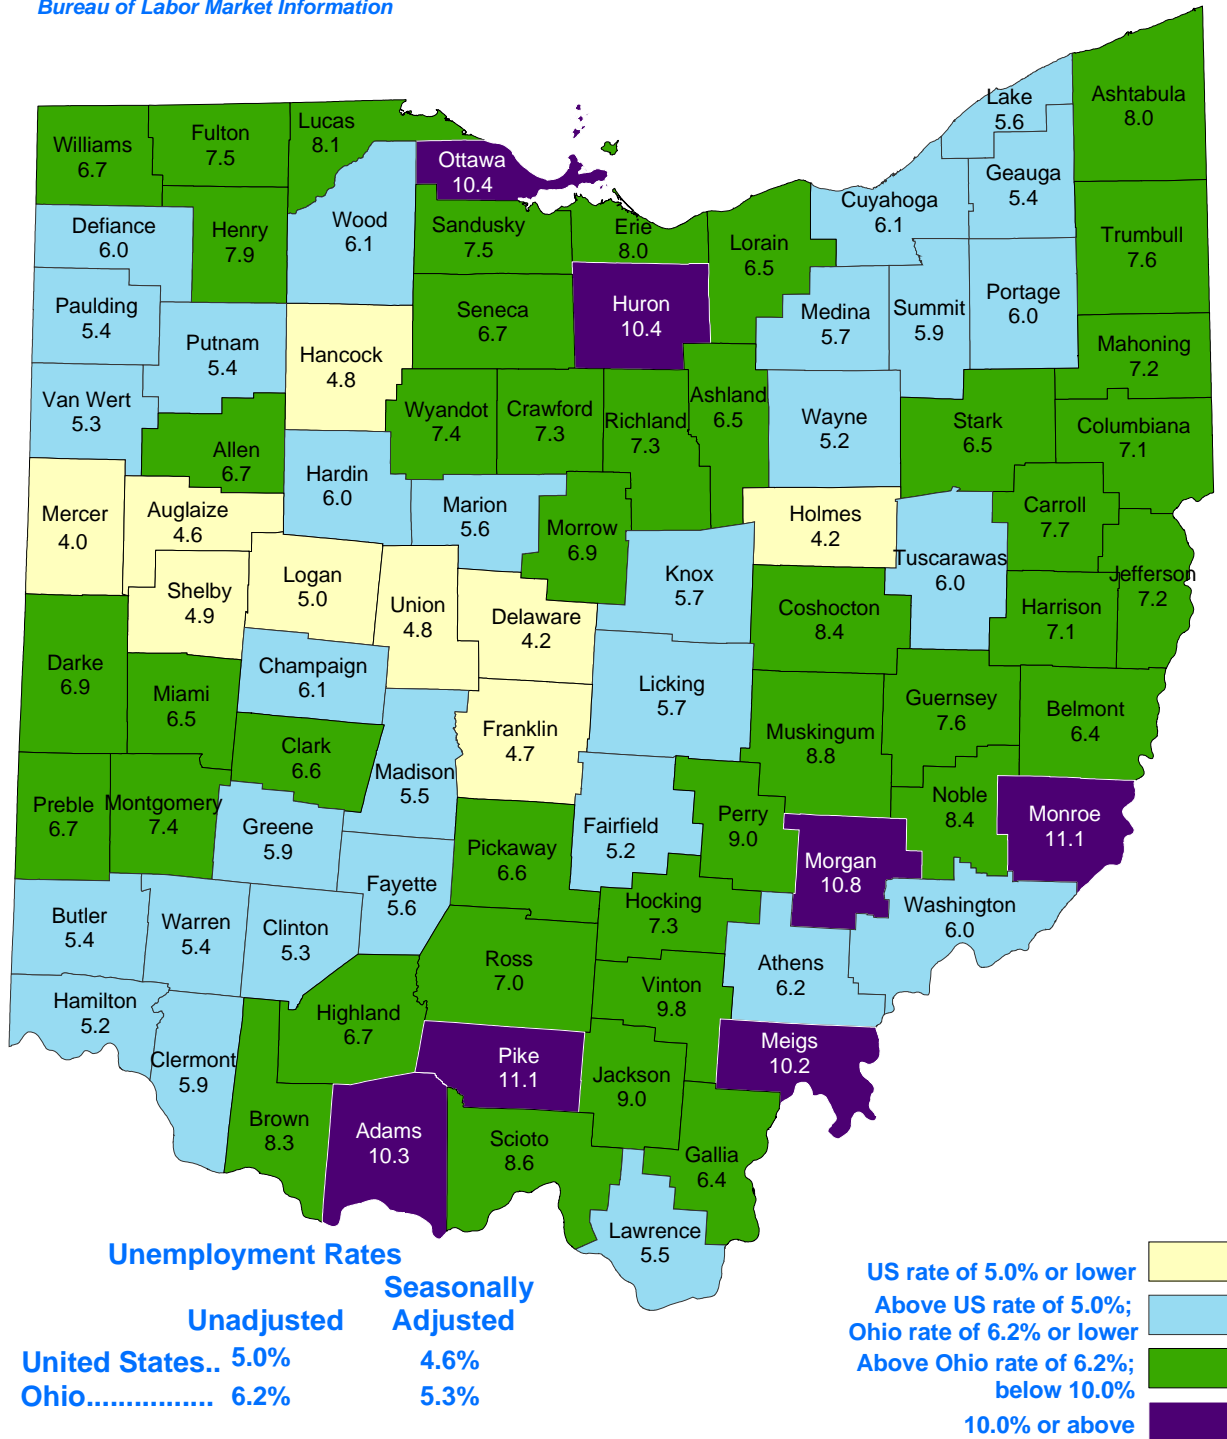

Civilian Labor Force Estimates January 2007

Office of Workforce Development
Bureau of Labor Market Information

Ohio Department of Job and Family Services

Ted Strickland, Governor

Helen Jones-Kelley, Director