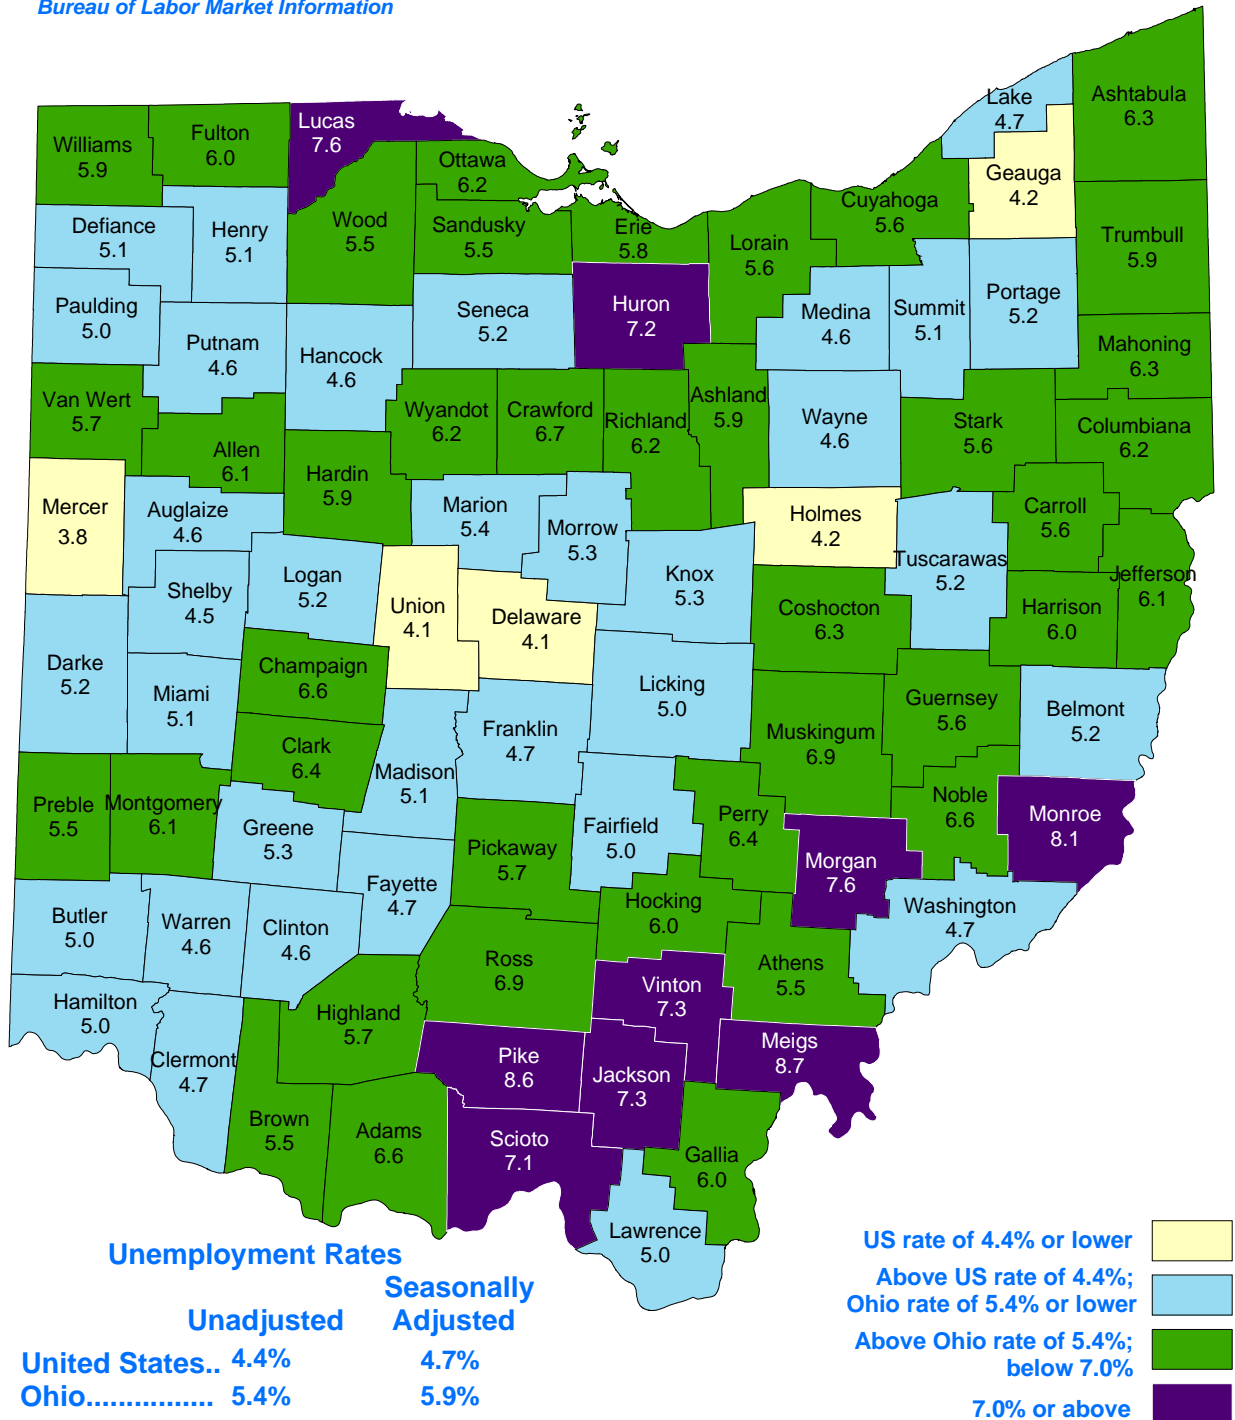

Civilian Labor Force Estimates October 2007

Office of Workforce Development
Bureau of Labor Market Information

Ohio Department of Job and Family Services

Ted Strickland, Governor

Helen E. Jones-Kelley, Director