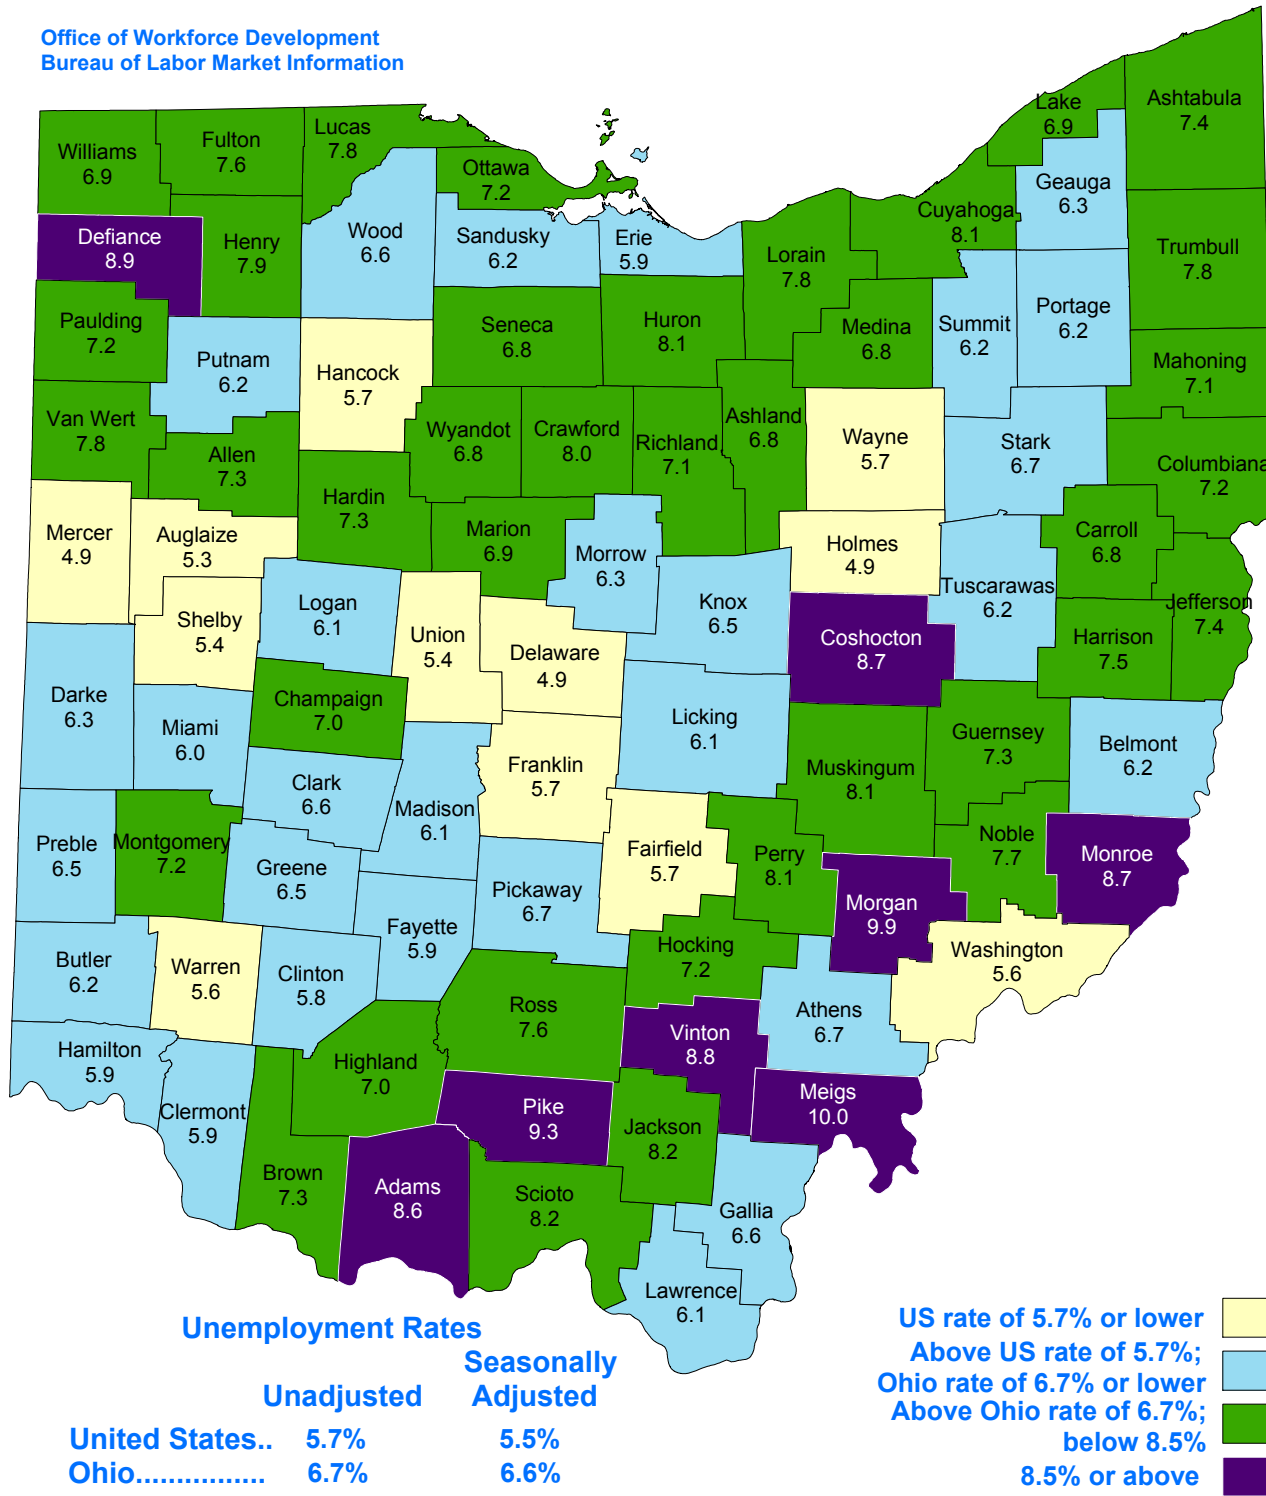

Civilian Labor Force Estimates

June 2008

Office of Workforce Development
Bureau of Labor Market Information

Ohio Department of Job and Family Services

Ted Strickland, Governor

Helen E. Jones-Kelley, Director