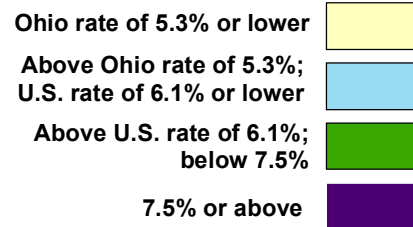

Ohio Not Seasonally Adjusted Unemployment Rates May 2014

Office of Workforce Development
Bureau of Labor Market Information

	Not Seasonally Adjusted	Seasonally Adjusted
United States..	6.1%	6.3%
Ohio.....	5.3%	5.5%