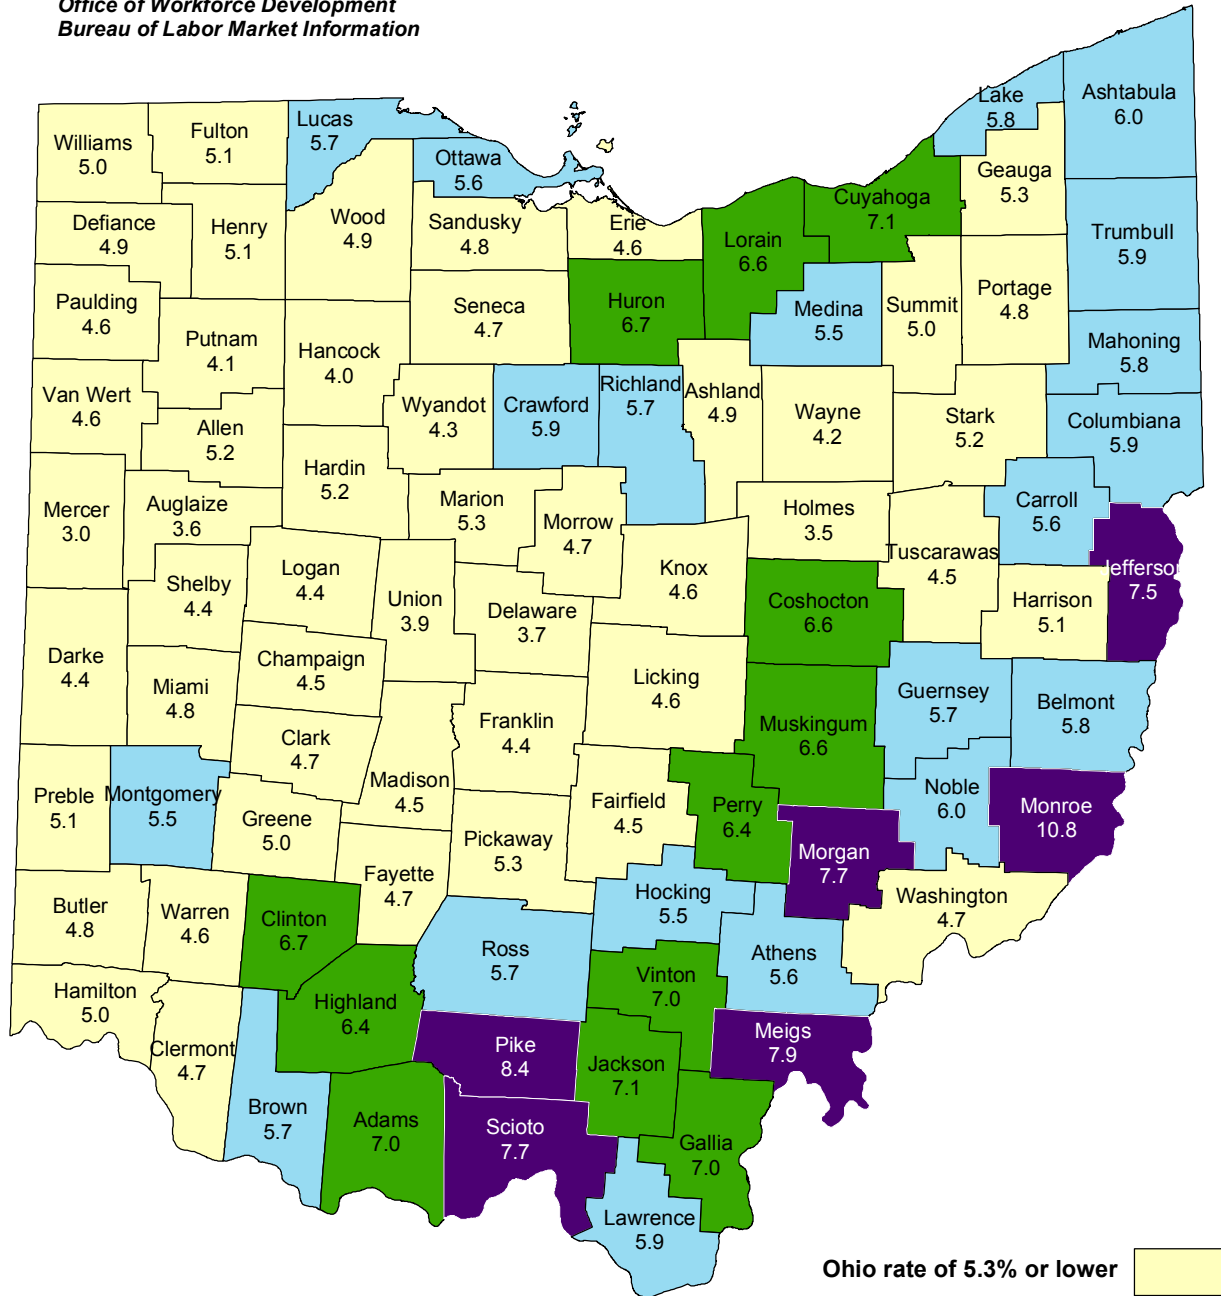

Ohio Not Seasonally Adjusted Unemployment Rates May 2014

Office of Workforce Development
Bureau of Labor Market Information

	Not Seasonally Adjusted	Seasonally Adjusted
United States..	6.1%	6.3%
Ohio.....	5.3%	5.5%

Ohio Department of Job and Family Services

John R. Kasich, Governor

Cynthia C. Dungey, Director